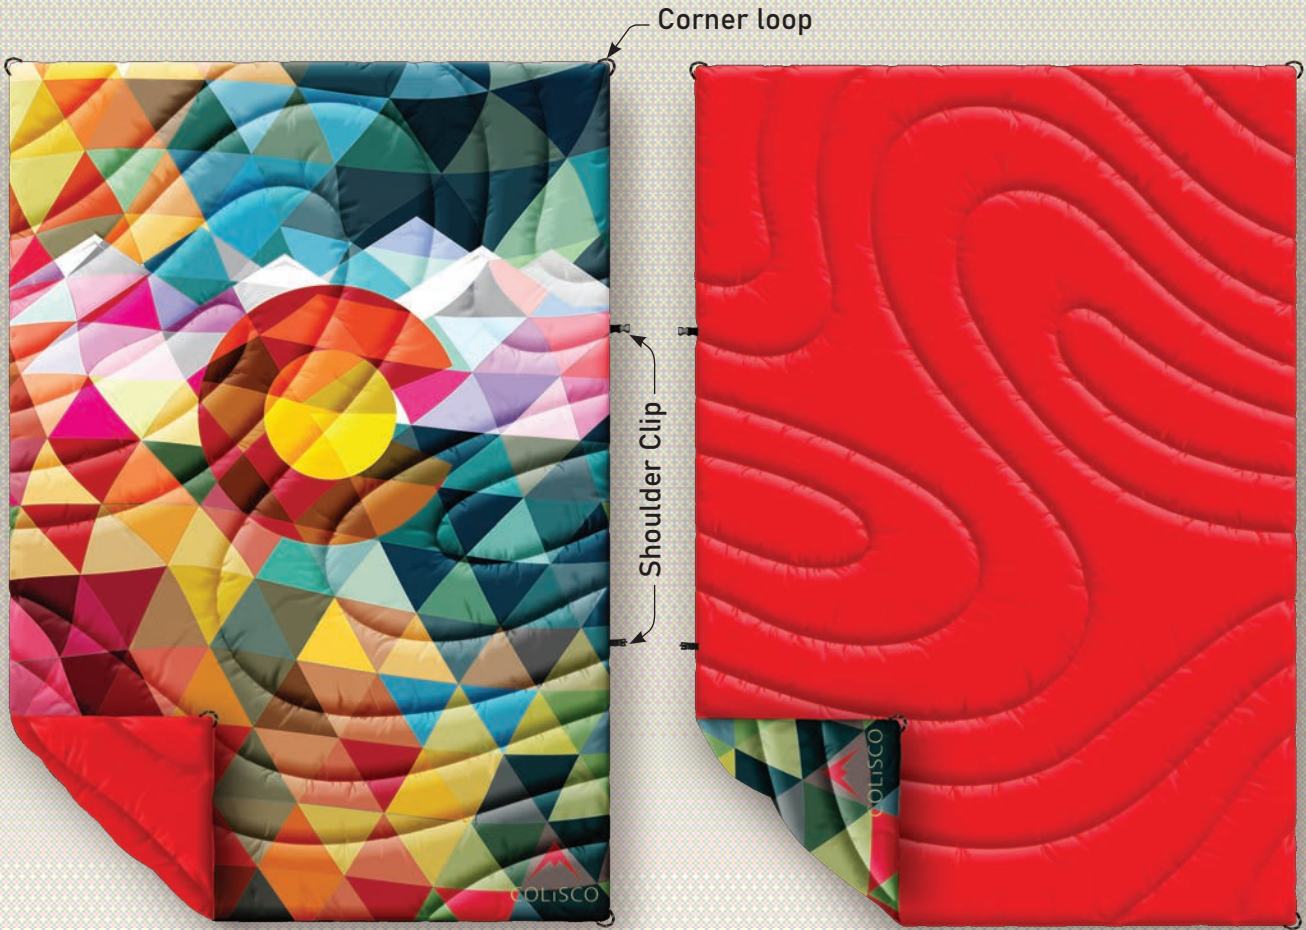

6 92612 80906 7
WHLS: \$42.50
MSRP: \$85.00

7" x 15" (17.7 cm x 38.1 cm)

Peaks Sherpa

52" x 75" (132 cm x 191 cm)
2.4 lbs

PS

WHLS: \$43.50
MSRP: \$86.00

8" x 16" (20.3 cm x 40.6 cm)

Colorado Triangles