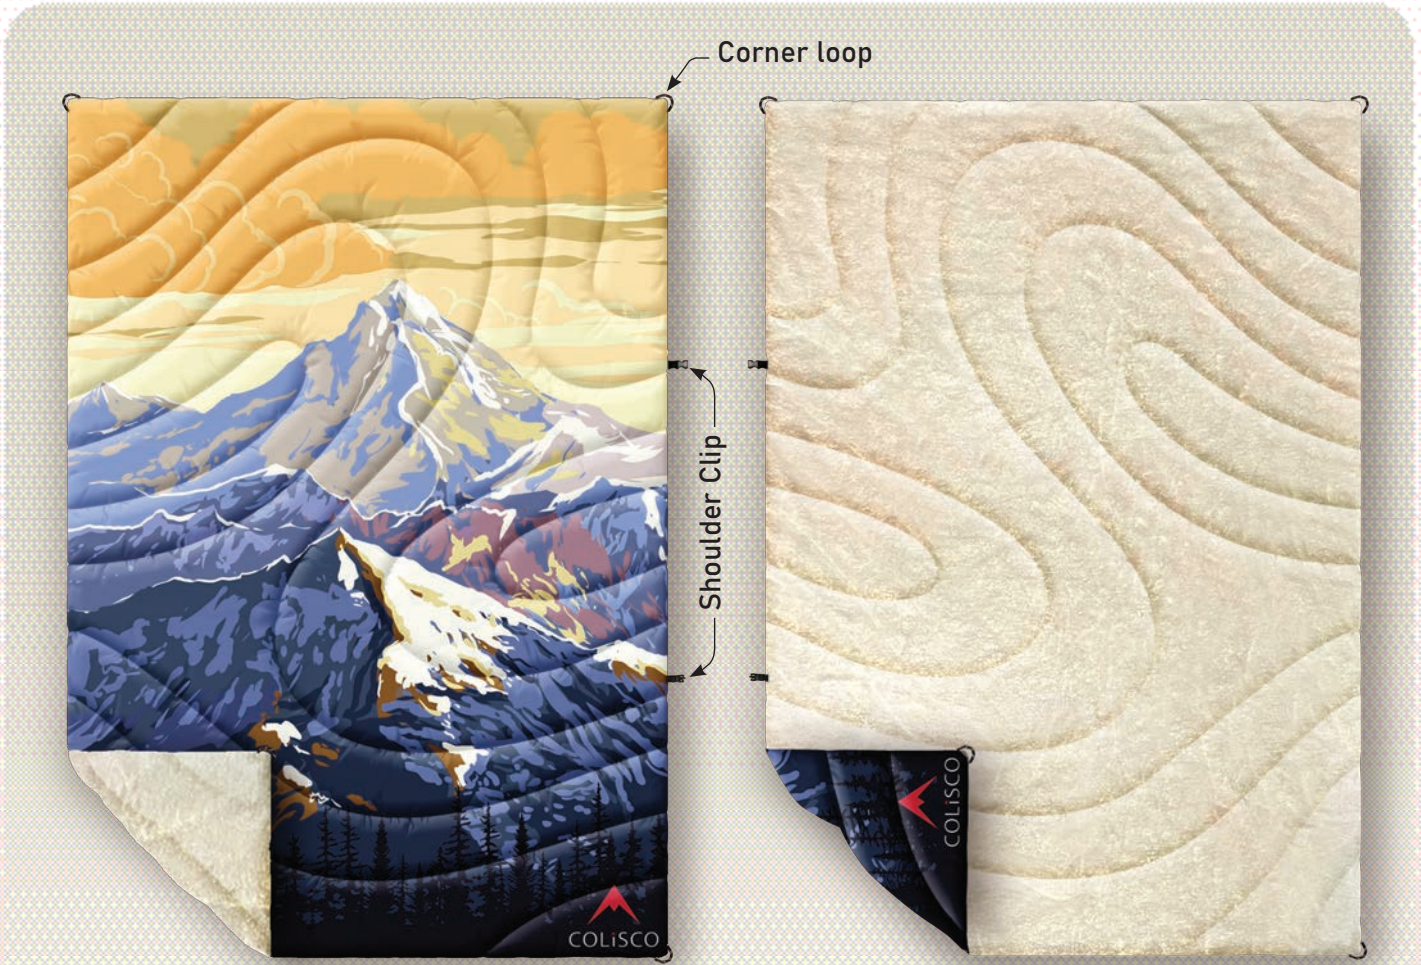

Peaks Sherpa

52" x 75" (132 cm x 191 cm)
2.4 lbs

PS

WHLS: $43.50
MSRP: $86.00