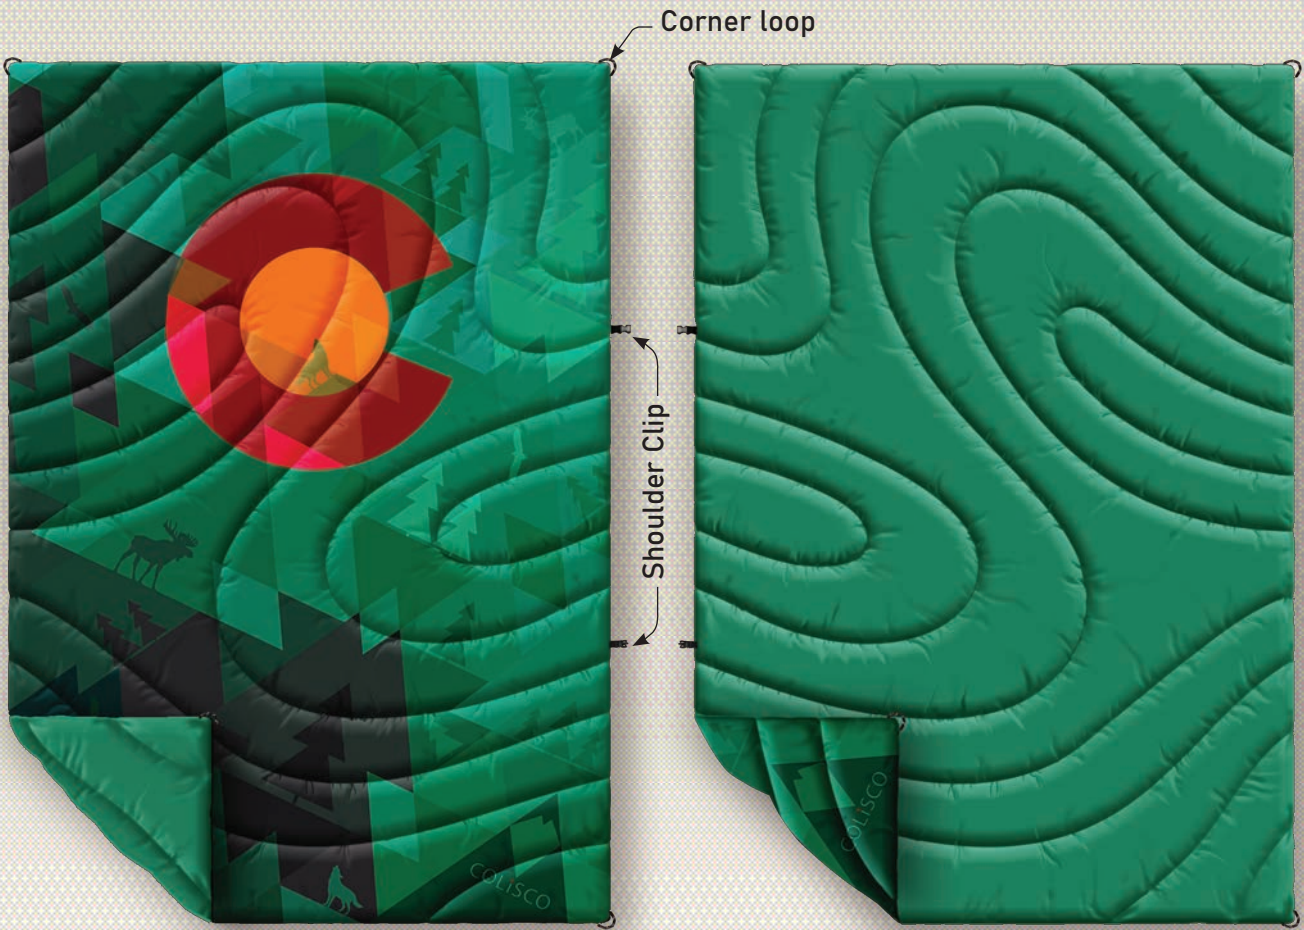

Colorado Green

52" x 75" (132 cm x 191 cm)
2.4 lbs

CG

WHLS: $42.50
MSRP: $85.00