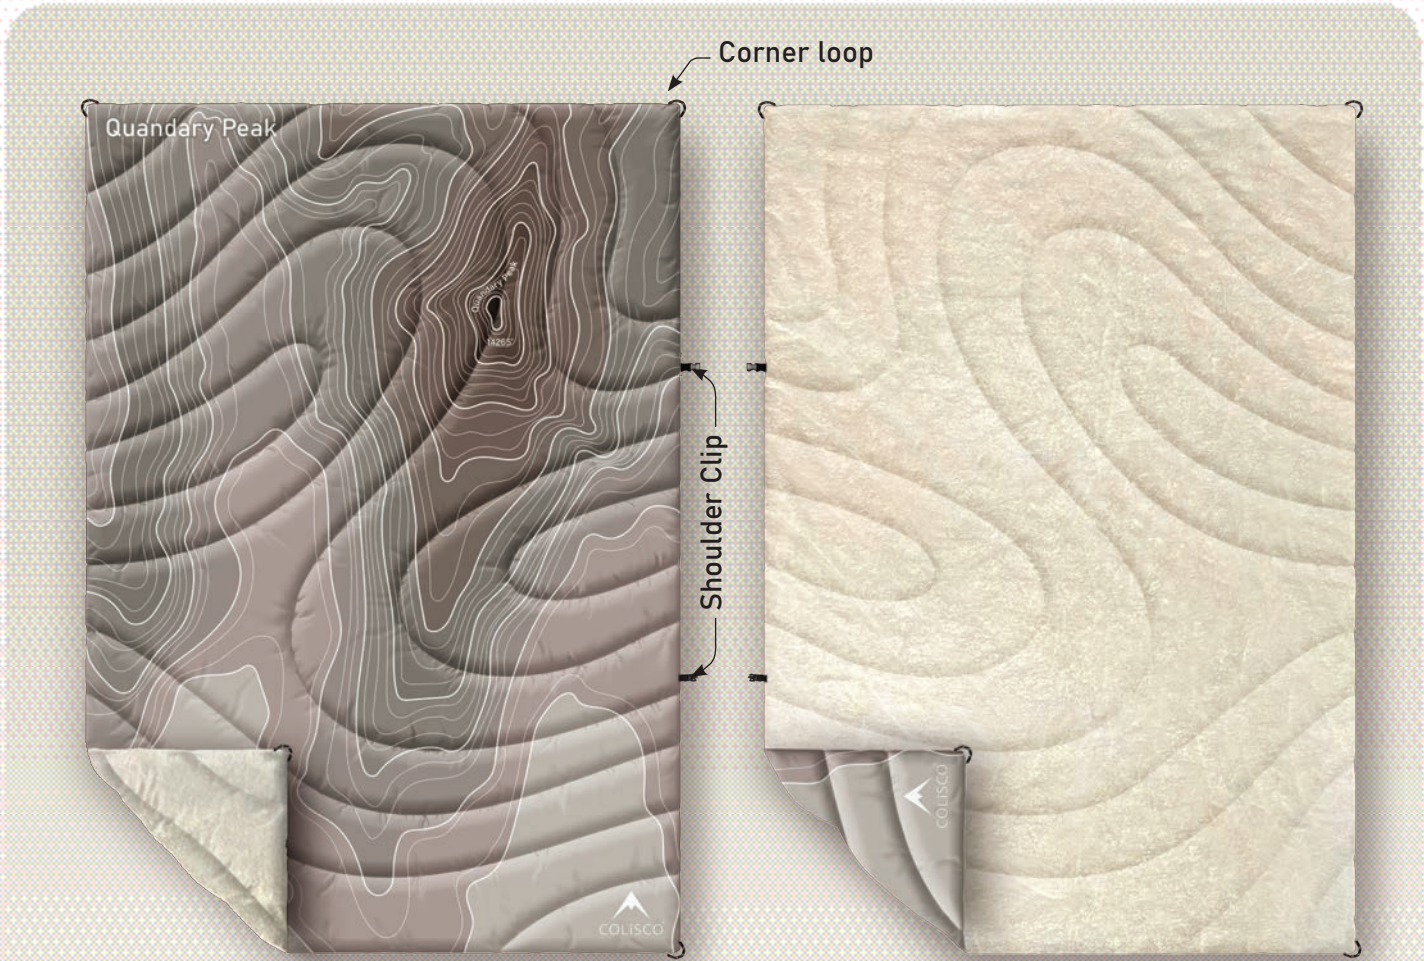

WHLS: \$43.50
MSRP: \$86.00

Stripes II

52" x 75" (132 cm x 191 cm)
2.4 lbs

SII

WHLS: \$42.50
MSRP: \$85.00

Stripes II Sherpa

52" x 75" (132 cm x 191 cm)
2.4 lbs

SIIS

WHLS: \$43.50
MSRP: \$86.00

Quandary Peak

52" x 75" (132 cm x 191 cm)
2.4 lbs

WHLS: \$42.50
MSRP: \$85.00

8" x 16" (20.3 cm x 40.6 cm)

Quandary Peak Sherpa

52" x 75" (132 cm x 191 cm)
2.4 lbs

QPS