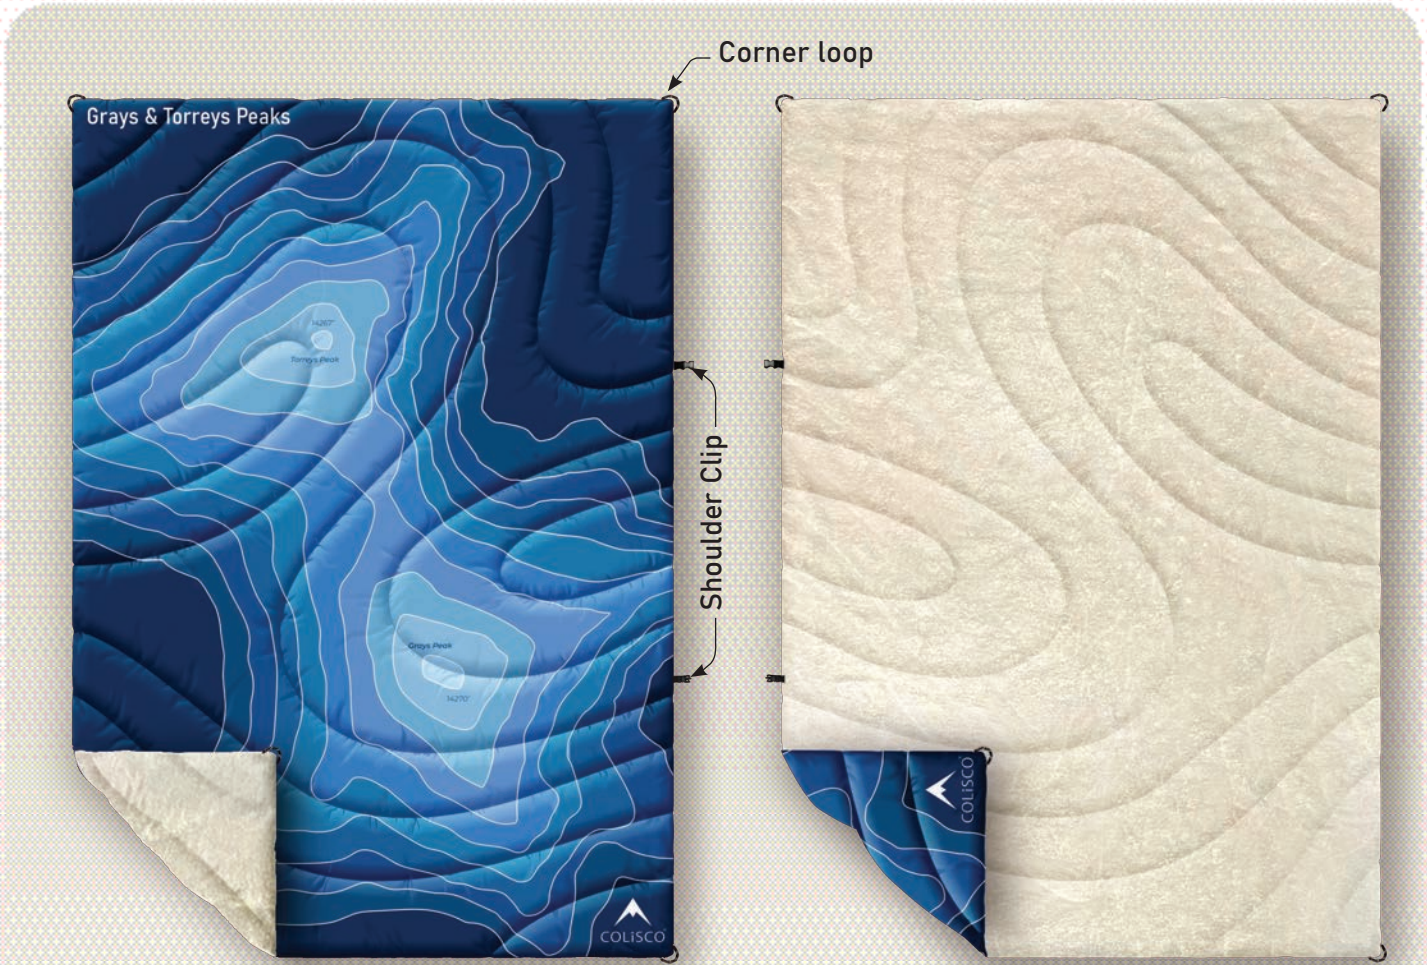

C14ES

WHLS: \$42.50
MSRP: \$85.00

Grays & Torreys Peaks

52" x 75" (132 cm x 191 cm)
2.4 lbs

CTP

WHLS: \$43.50
MSRP: \$86.00

Grays & Torreys Peaks Sherpa

52" x 75" (132 cm x 191 cm)
2.4 lbs