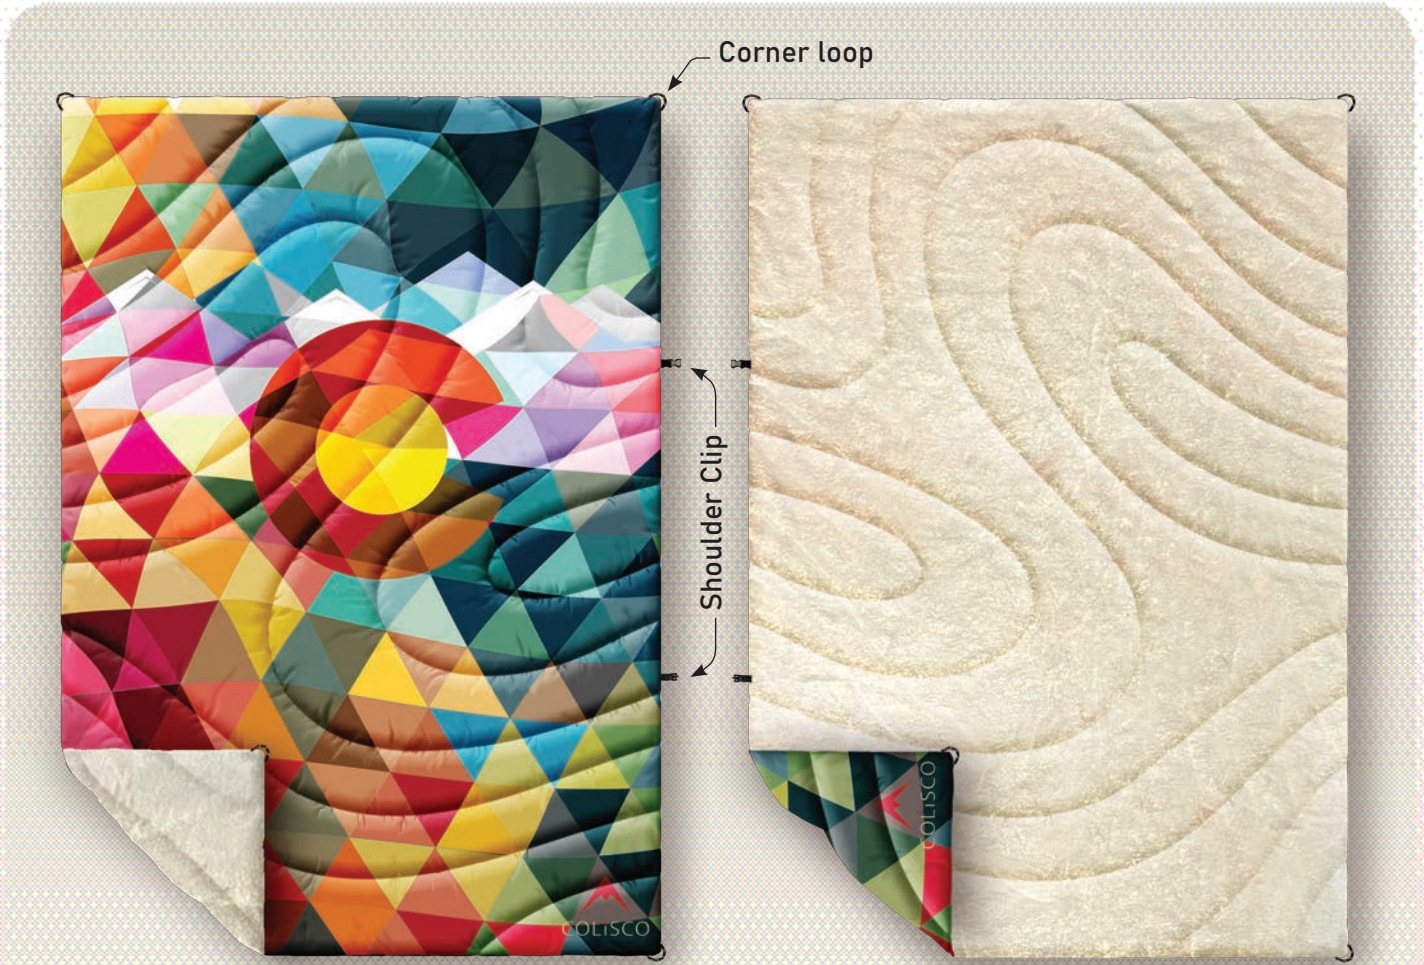

52" x 75" (132 cm x 191 cm)
2.4 lbs

CT

WHLS: \$42.50
MSRP: \$85.00

7" x 15" (17.7 cm x 38.1 cm)

Colorado Triangles Sherpa

52" x 75" (132 cm x 191 cm)
2.4 lbs

CTS

WHLS: \$43.50
MSRP: \$86.00