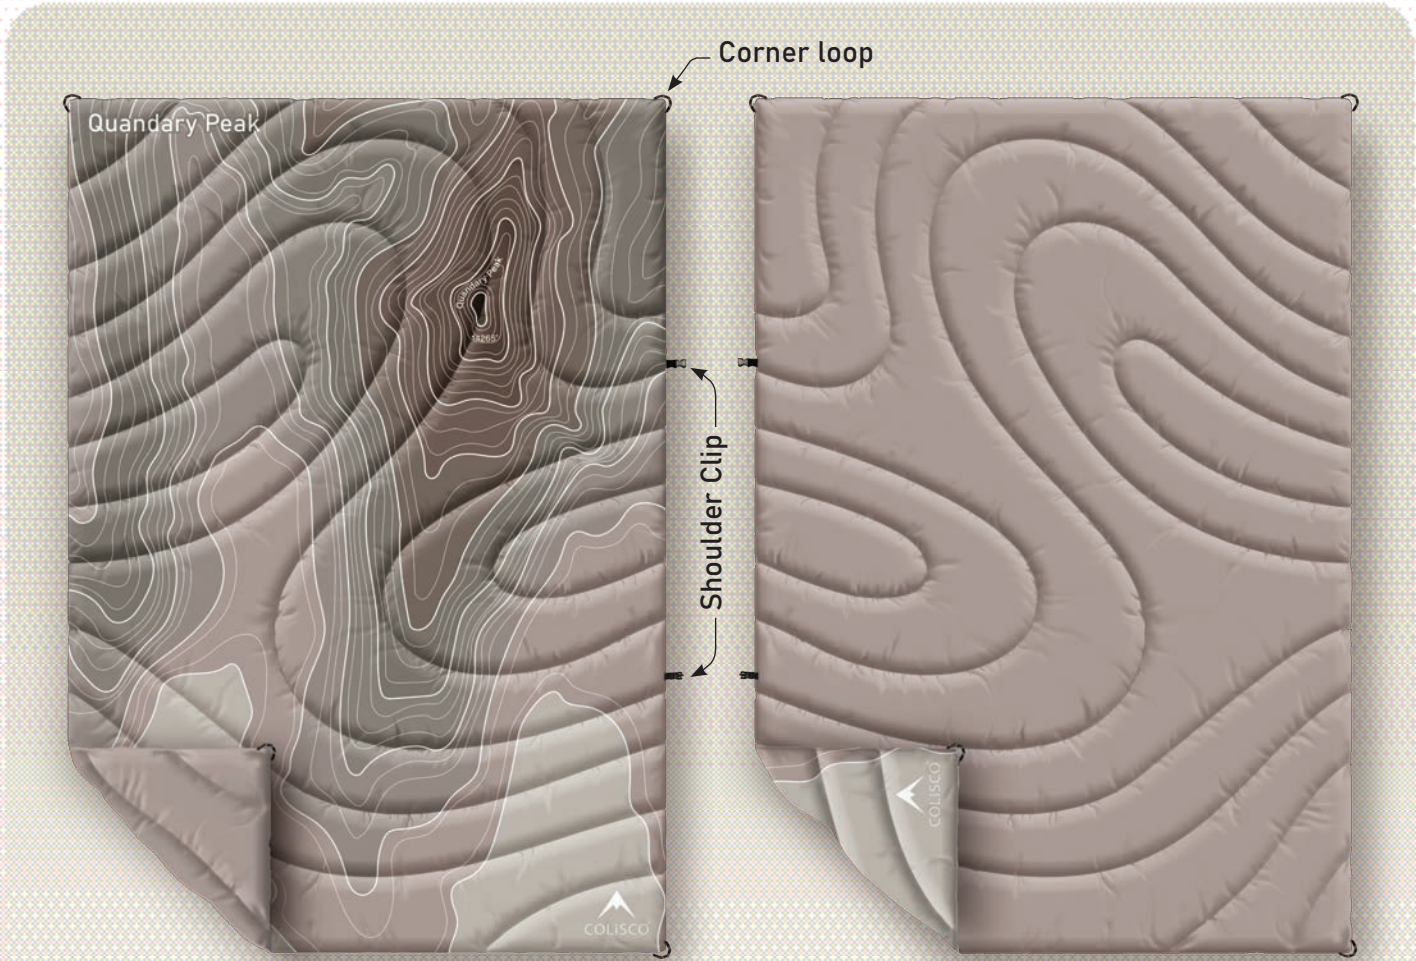

Quandary Peak

52" x 75" (132 cm x 191 cm)
2.4 lbs

WHLS: $42.50
MSRP: $85.00