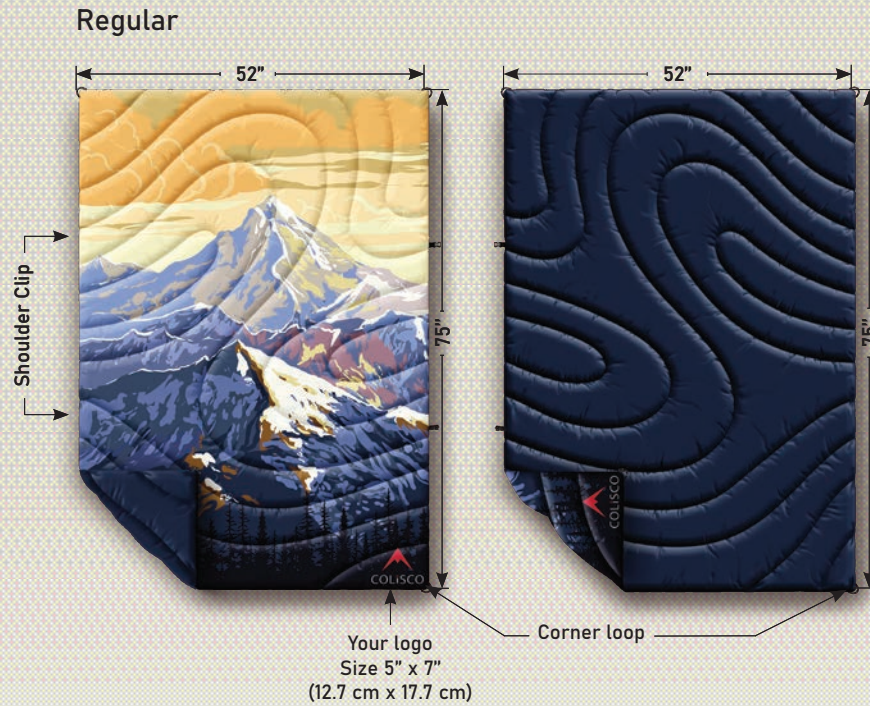

Custom Name Drop Program

Minimum order 100 for each design

Service charge $ 200 per design

Your logo size

On blanket: 5" x 7" (12.7 cm x 17.7 cm)

On stuff sack: 3.7" x 5.5" (9.3 cm x 13.9 cm)

For more information email: info@colisco.com or speak with your rep