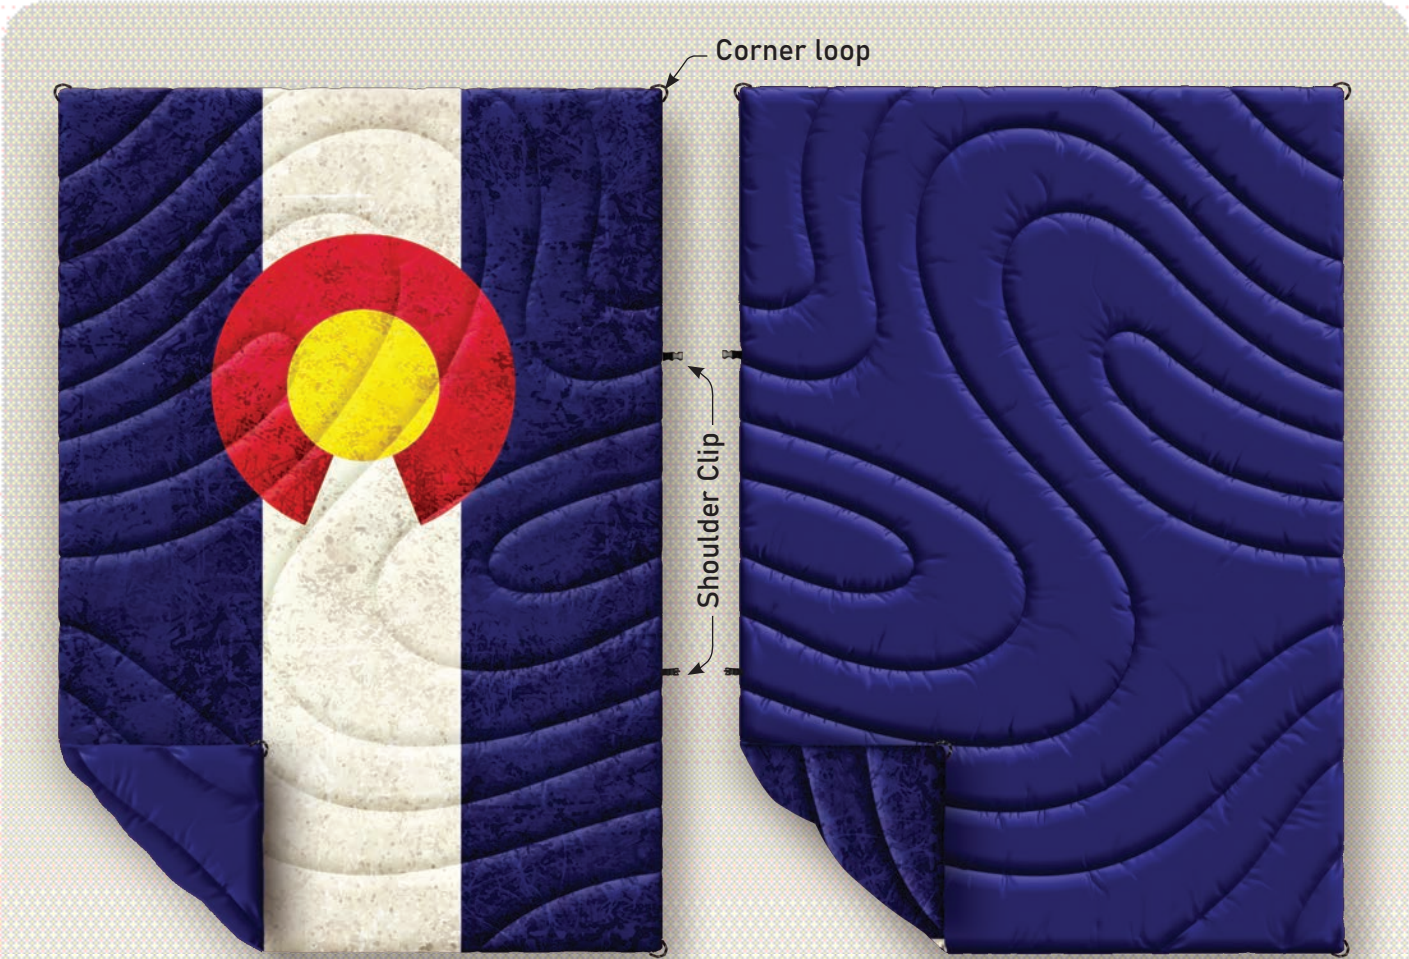

52" x 75" (132 cm x 191 cm)
2.4 lbs

C

6 92612 81256 2
WHLS: $42.50
MSRP: $85.00