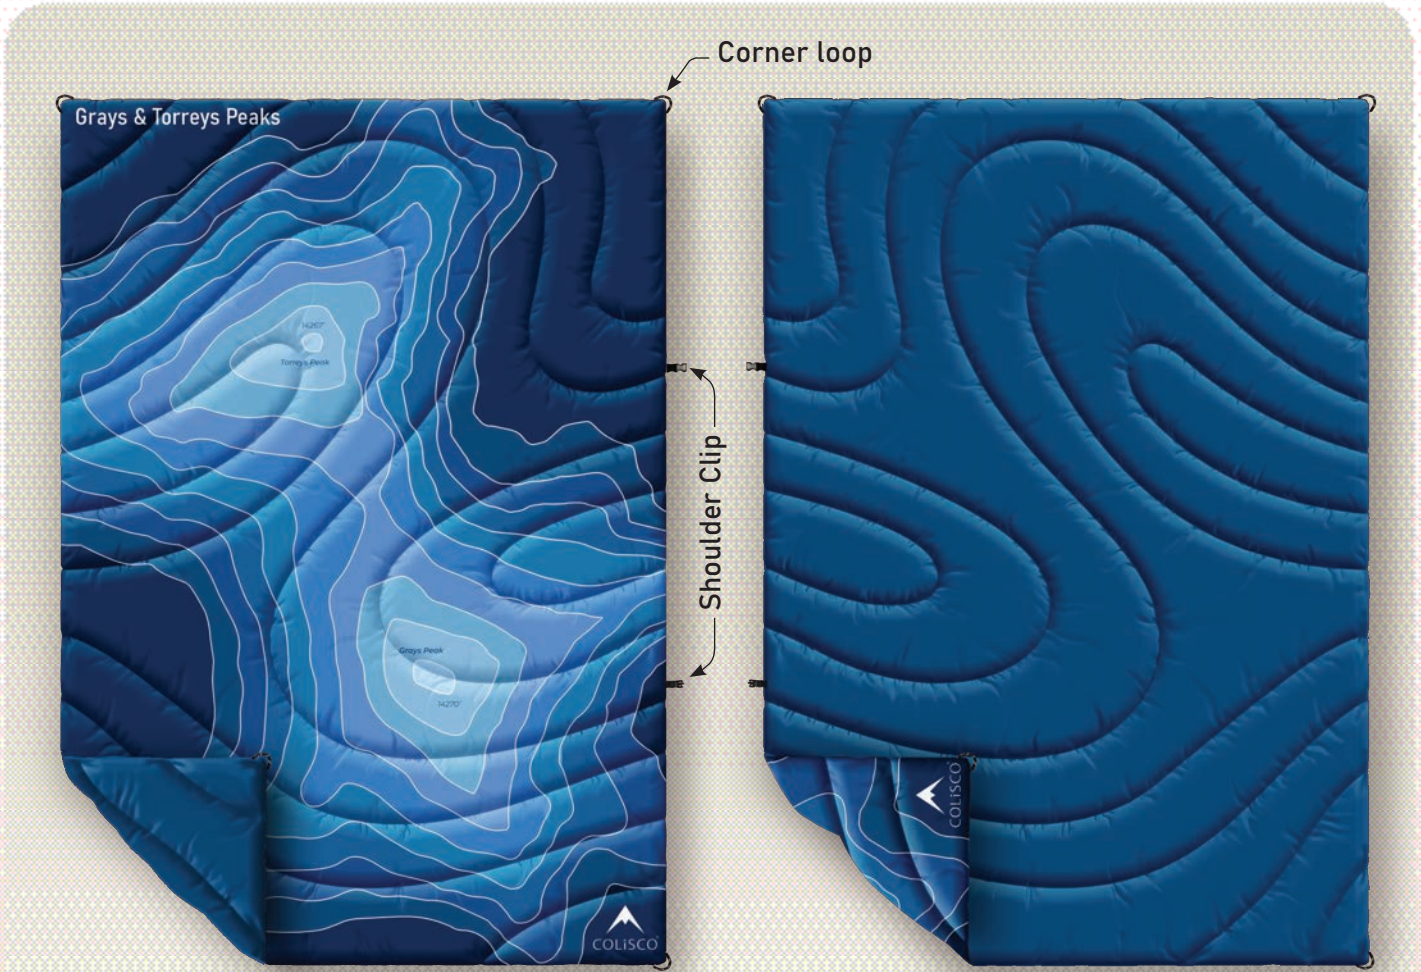

C14ES

WHLS: \$42.50
MSRP: \$85.00

Grays & Torreys Peaks

52" x 75" (132 cm x 191 cm)
2.4 lbs

CTP

WHLS: \$43.50
MSRP: \$86.00

Grays & Torreys Peaks Sherpa

52" x 75" (132 cm x 191 cm)
2.4 lbs