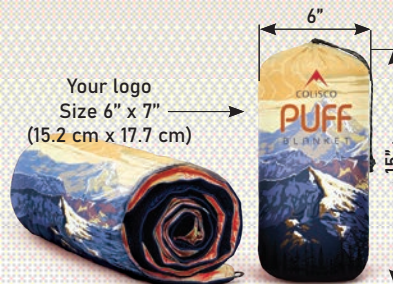

Custom Name Drop Program

Minimum order 100 for each design

Service charge $ 200 per design

Your logo size

On blanket: 5" x 7" (12.7 cm x 17.7 cm)

On stuff sack: 3.7" x 5.5" (9.3 cm x 13.9 cm)

For more information email: info@colisco.com or speak with your rep