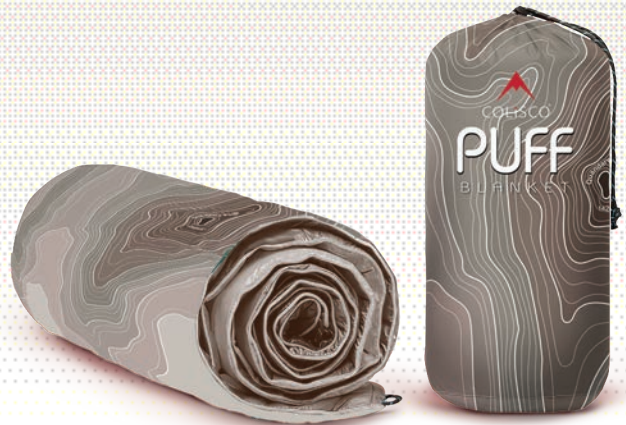

WHLS: \$43.50
MSRP: \$86.00

Stripes II

52" x 75" (132 cm x 191 cm)
2.4 lbs

SII

WHLS: \$42.50
MSRP: \$85.00

Stripes II Sherpa

52" x 75" (132 cm x 191 cm)
2.4 lbs

SIIS

WHLS: \$43.50
MSRP: \$86.00

Quandary Peak

52" x 75" (132 cm x 191 cm)
2.4 lbs

WHLS: \$42.50
MSRP: \$85.00

8" x 16" (20.3 cm x 40.6 cm)

Quandary Peak Sherpa

52" x 75" (132 cm x 191 cm)
2.4 lbs

QPS

WHLS: \$43.50
MSRP: \$86.00

COLISCO

PUFF

BLANKET

- Made from 100% post consumer recycled materials
- Comes with storage bag
- Shoulder clip that allows blankets to be worn hands-free
- Mashine washable
- Water proof
- Lightweight