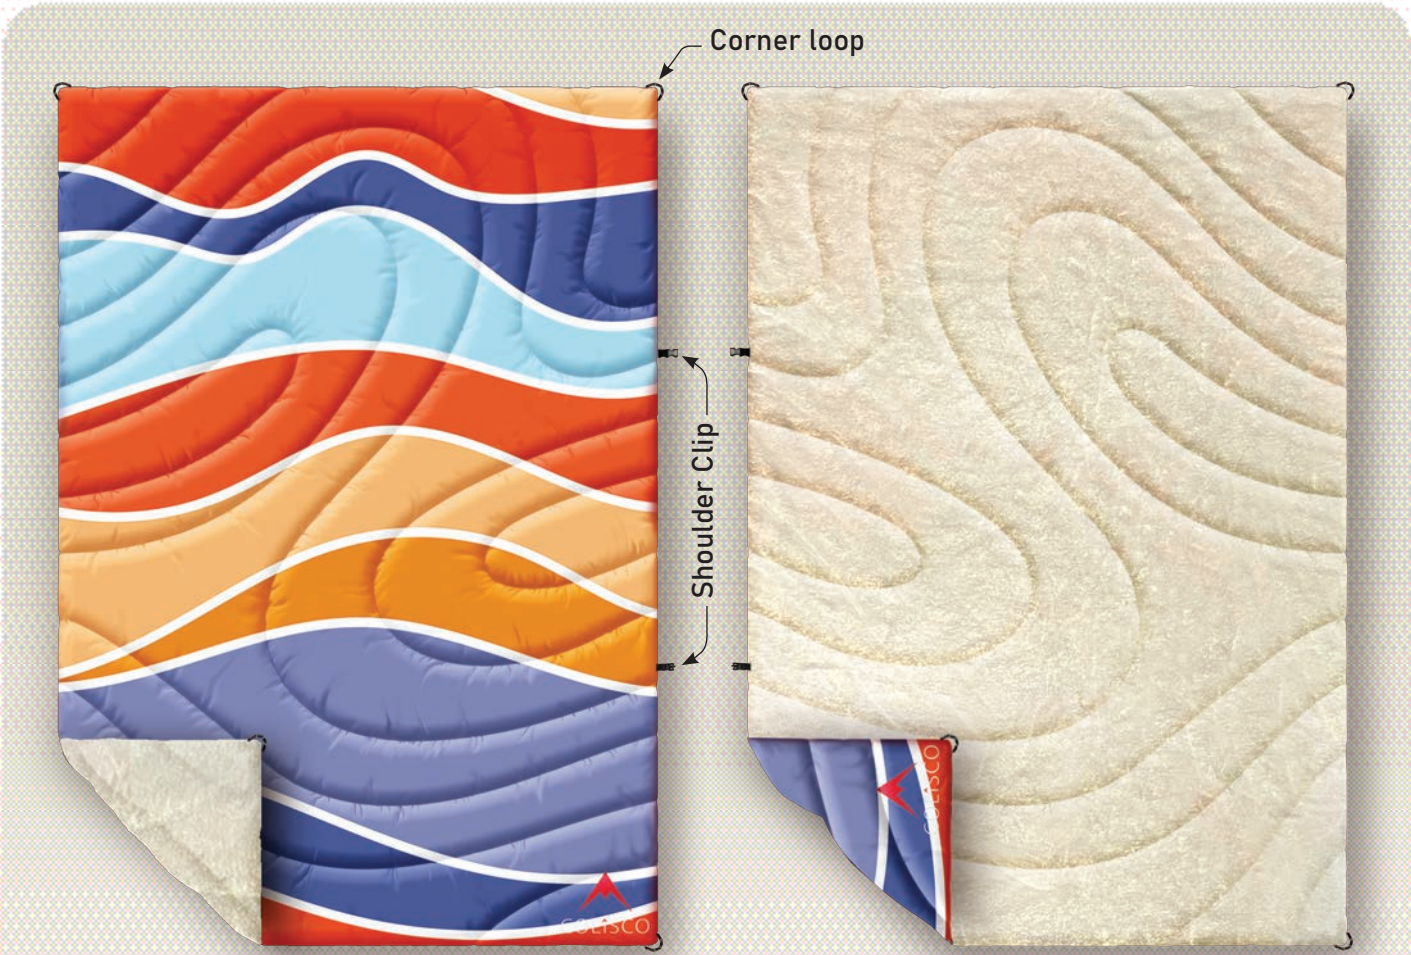

Waves Sherpa

52" x 75" (132 cm x 191 cm)
2.4 lbs

WS

WHLS: $43.50
MSRP: $86.00