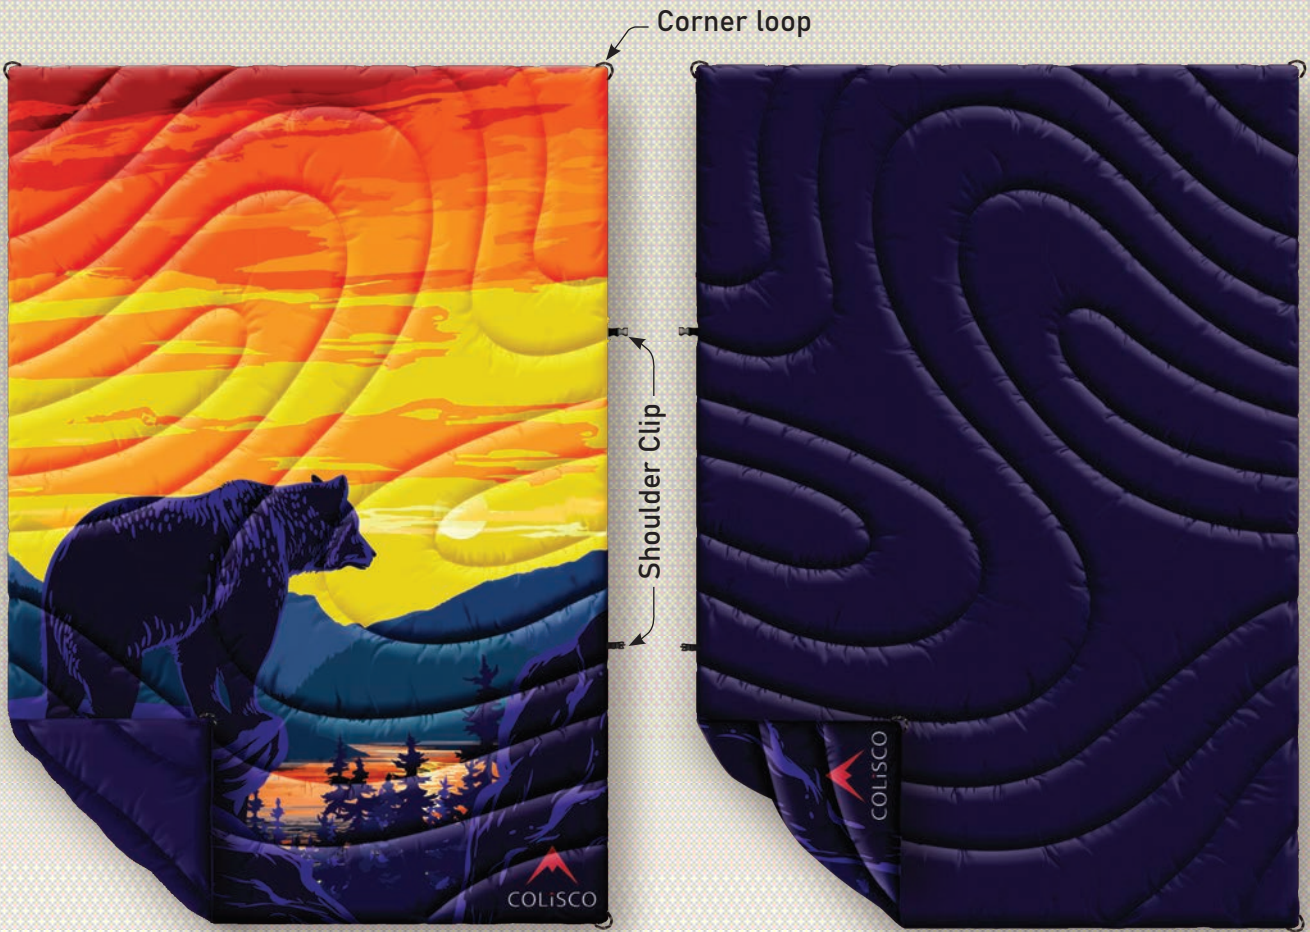

Horizon

52" x 75" (132 cm x 191 cm)
2.4 lbs

H
6 92612 80894 7
WHLS: $42.50
MSRP: $85.00